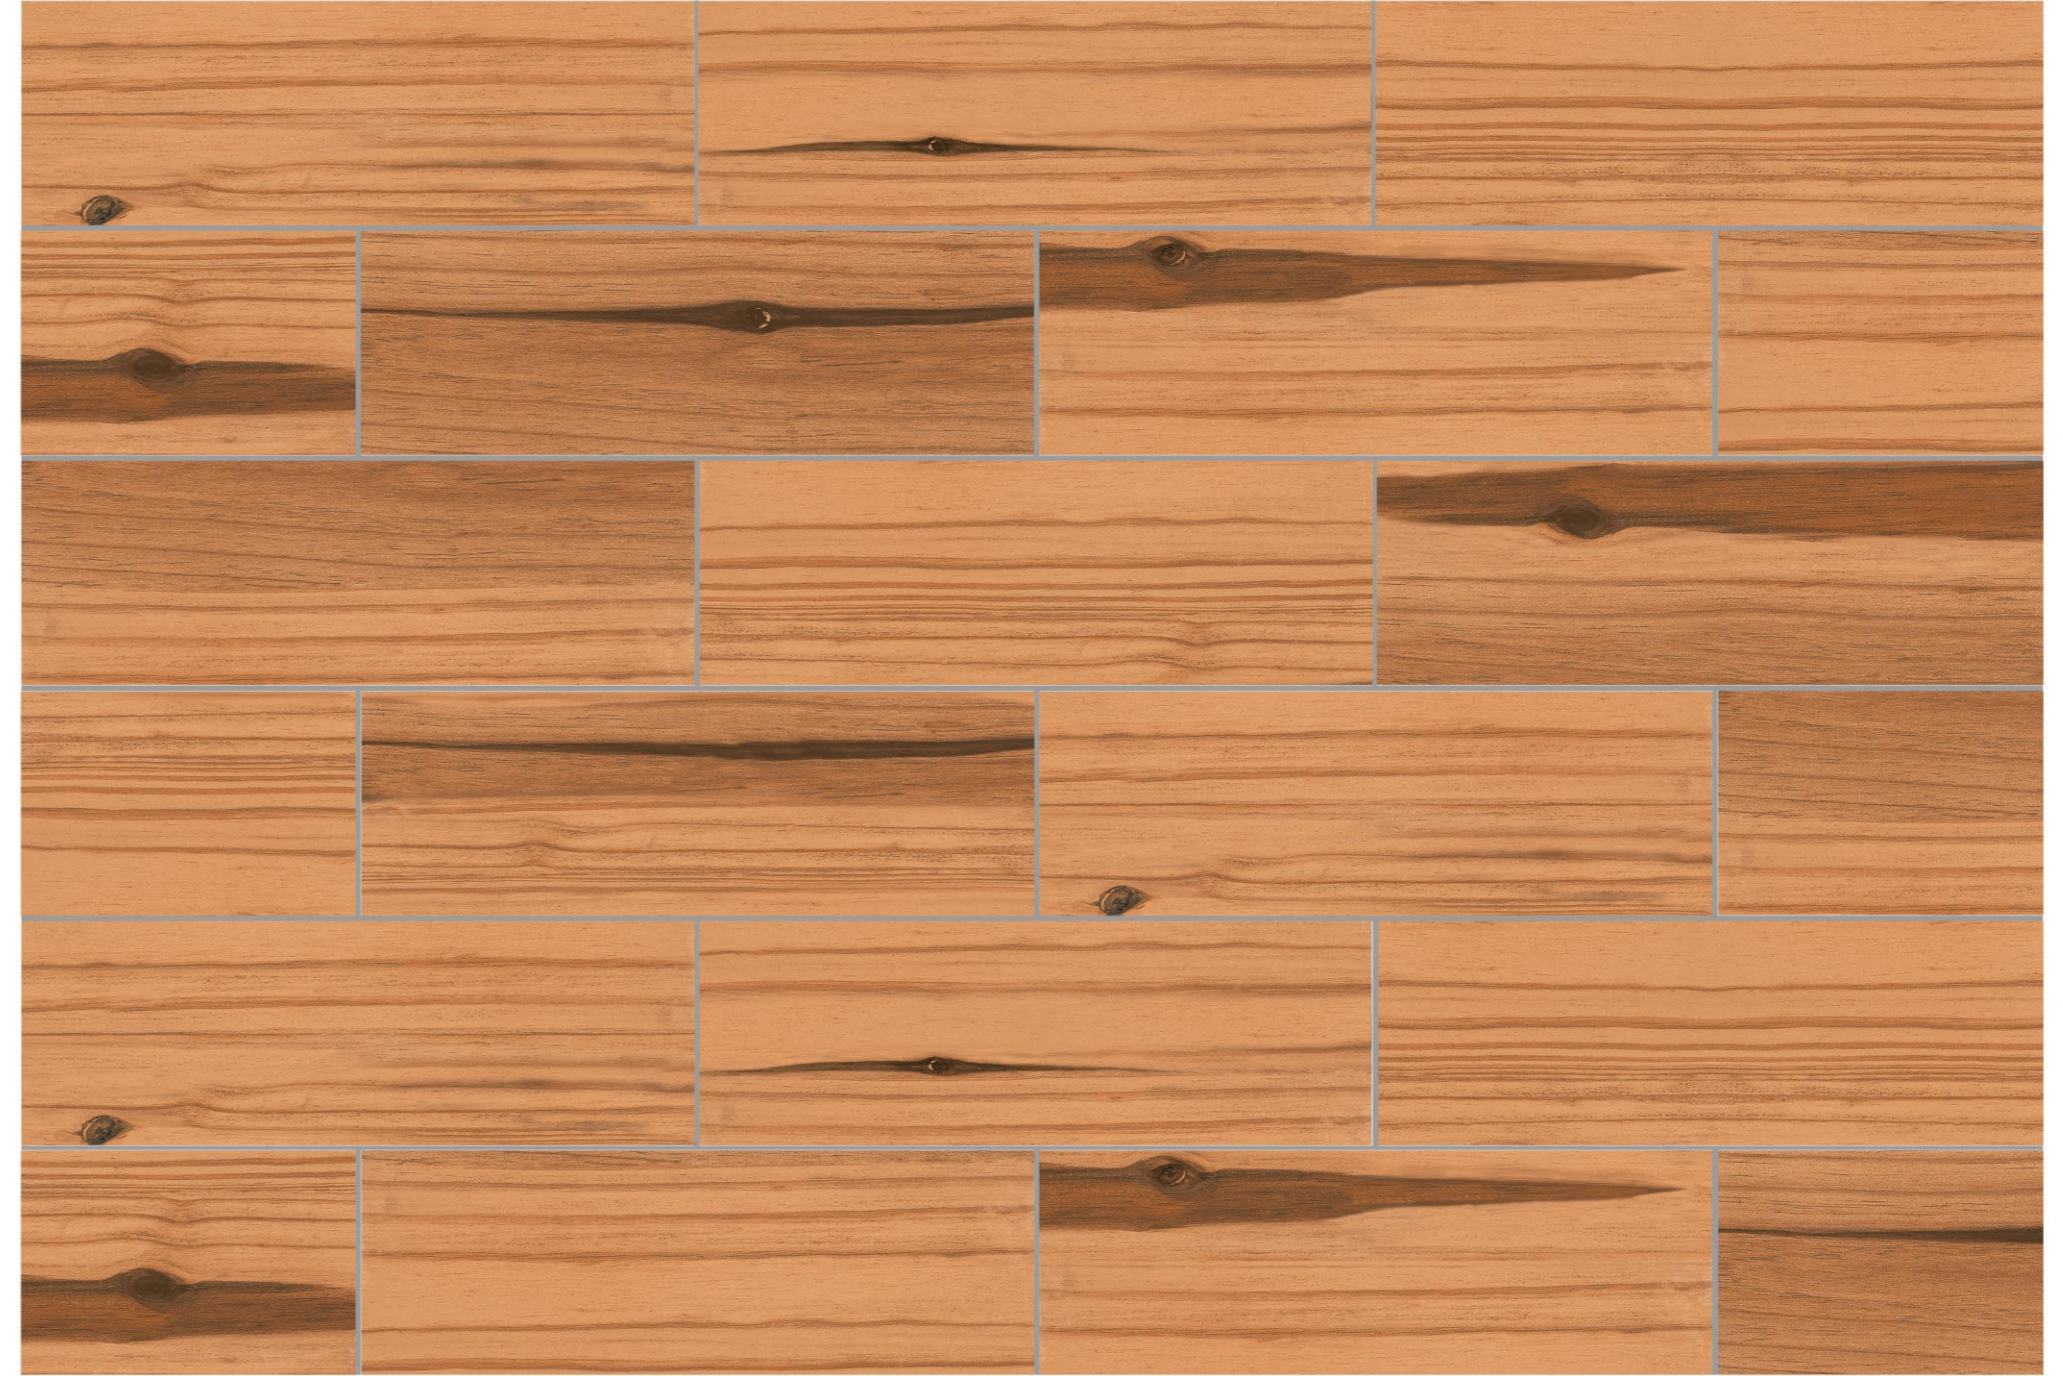

STRIP
195X600 mm
PLAIN
SERIES

OSAKA TEAK

3
FACE

EXAMPLES OF PLACEMENT

STRIP
195X600 mm
PLAIN
SERIES

PINE WOOD

12
FACE

EXAMPLES OF PLACEMENT

STRIP
195X600 mm
PLAIN
SERIES

SANDAL WOOD

12
FACE

EXAMPLES OF PLACEMENT

STRIP
195X600 mm
CARVING
SERIES

BABUL WOOD

3
FACE

EXAMPLES OF PLACEMENT